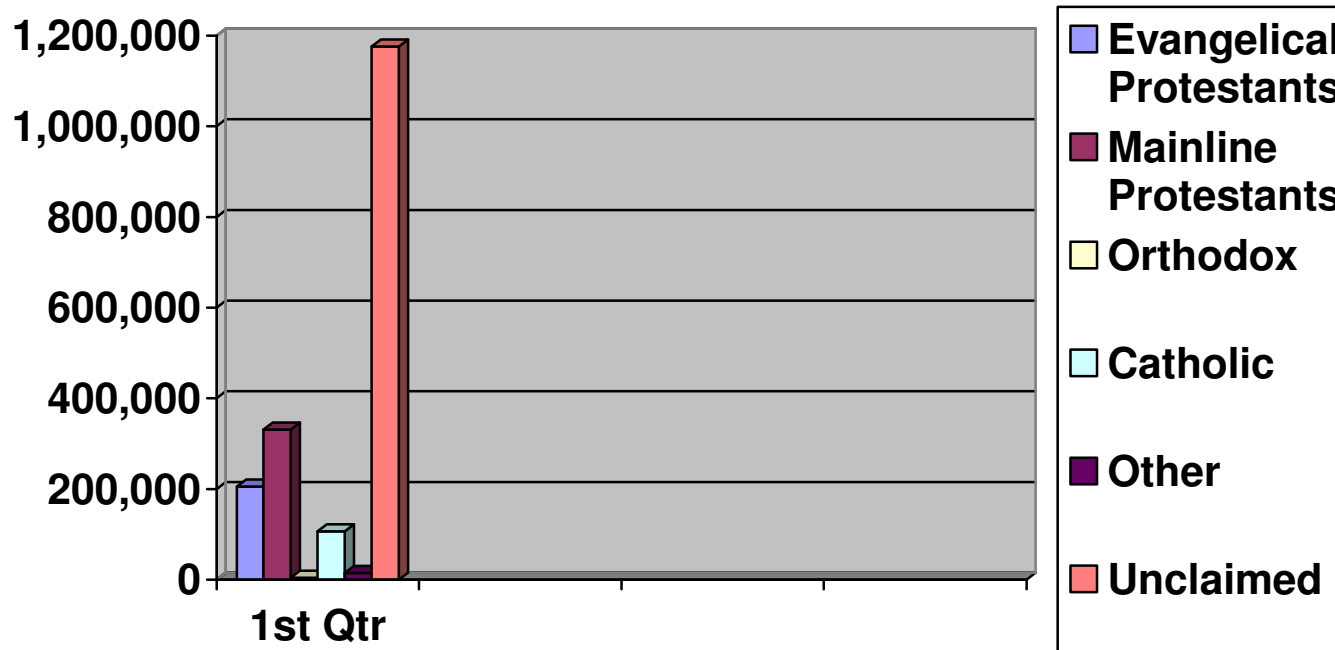

CHURCH MEMBERSHIP REPORT FOR WEST VIRGINIA WESTERN MARYLAND SYNOD

(Includes all of West Virginia and Garrett County, Maryland)

Evangelical Protestants-205,371
Orthodox-4,461
Unclaimed-11,583,281

Mainline Protestants-330,660
Catholic-106,729